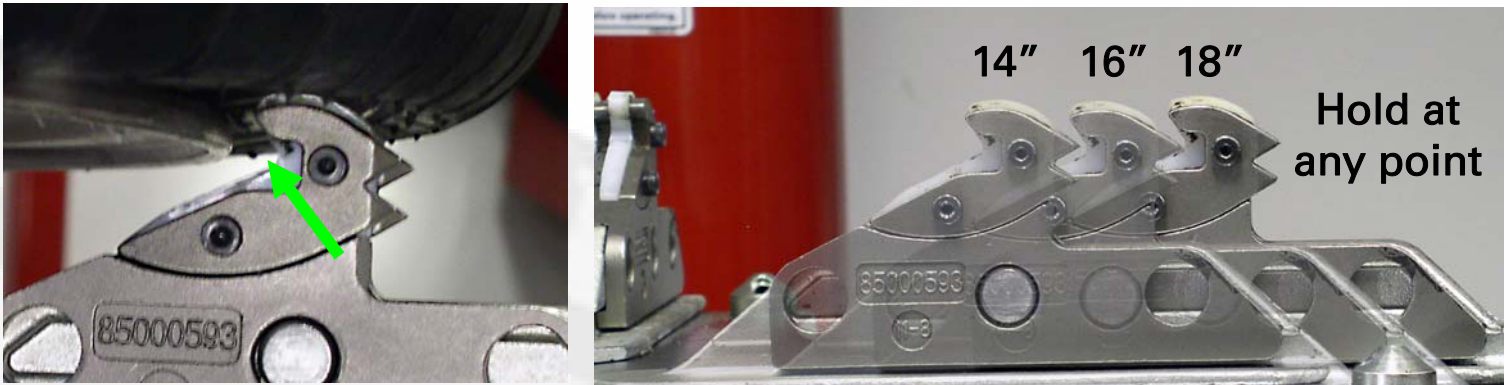

COATS®

Tire Service Solutions

COATS ACP

(ADVANCED CLAMP POSITIONING)

NOW ON 70X & APX MODELS

COATS Tire Changers offer operators exceptional range capabilities. Even with the rugged adjustable X-clamp system, it is possible for soft sidewall tires to get caught in the clamps. But with COATS ACP, you can pre-position the clamps quickly, easily and accurately to the size needed.

- Position clamps exactly where needed
- Full control forward and backward
- Stop and hold in place while you mount the wheel
- Speed up clamping—clamps don't have to travel the full range for each tire
- Reduce the risk of catching a tire
- Reduces chances of rim damage
- Now installed on Coats 70X and APX series Rim Clamp Tire Changers